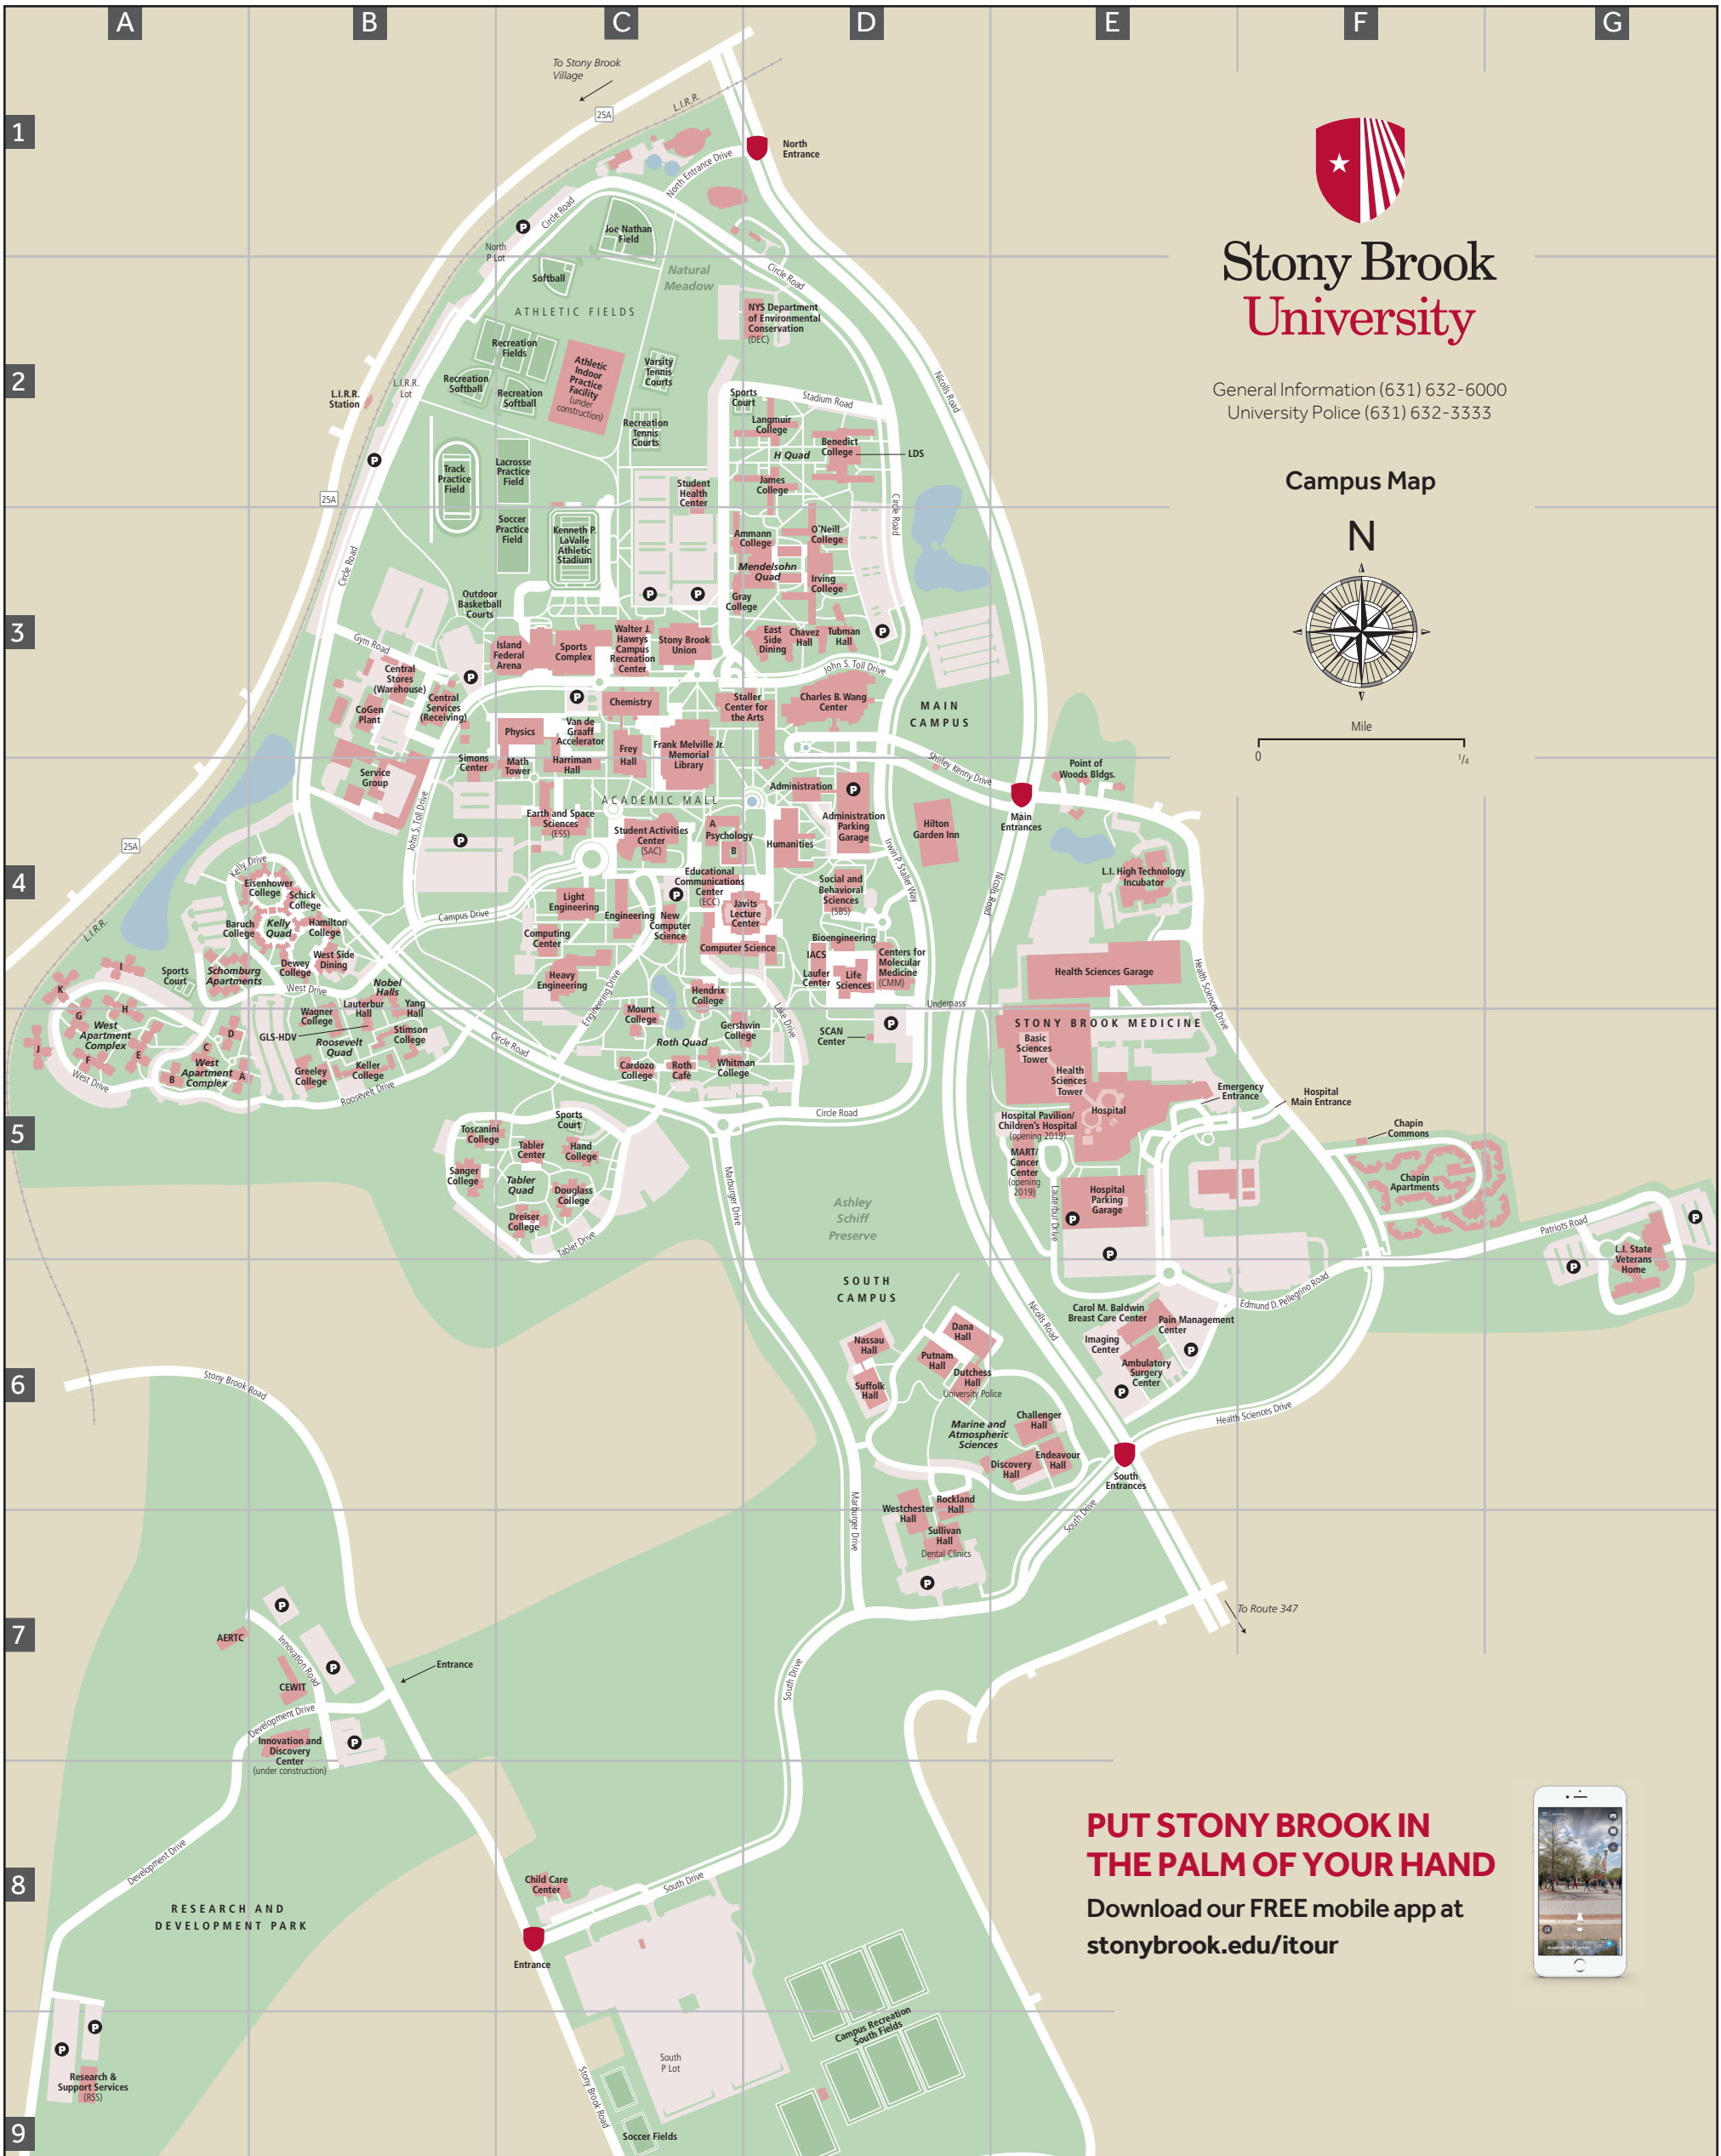

Stony Brook University

General Information (631) 632-6000
University Police (631) 632-3333

Campus Map

PUT STONY BROOK IN THE PALM OF YOUR HAND

Download our FREE mobile app at stonybrook.edu/itour

INDEX

Accelerator, Van de Graaff	C3	Computing Center	C4	Heavy Engineering Bldg.	C4	Mendelsohn Quad	D3	Sports Complex	C3
Administration Bldg.**	D4	Dana Hall	D6	Hendrix College*	C4	Mount College*	C4,5	Sports Courts	A4,C5, and C2
Administration Parking Garage	D4	DEC (NYS Dept. of Environmental Conservation)	D2	Hilton Garden Inn	D4	Nassau Hall	D6	Stadium, Kenneth P. LaValle Athletic	C3
AERTC (Advanced Energy Research and Technology Center)	A7	Dental Clinics	D7	Hospital	E5	New Computer Science Bldg.	C4	Staller Center for the Arts	C,D3
Ambulatory Surgery Center	E6	Dewey College*	B4	Hospital Parking Garage	E5	Nobel Halls	B4,5	Stony Brook Union	C3
Ammann College*	D3	Discovery Hall	E6	Hospital Pavilion	E5	North P Lot	B,C1,2	Stimson College*	B5
Arena, Island Federal Credit Union	B,C3	Douglass College*	C5	Humanities Bldg.	D4	O'Neill College*	D3	Stony Brook Union	C3
Athletic Indoor Practice Facility	C2	Dreiser College*	C5	Imaging Center	E6	Pain Management Center	E6	Student Activities Center (SAC)	C4
Baruch College*	A,B4	Dubin Family Athletic Performance Center (in Sports Complex)	C3	Innovation and Discovery Center	B7	Parking, Administration Garage	D4	Student Health Center	C2
Basic Sciences Tower	E5	Dutchess Hall	D6	Institute for Advanced Computational Science (IACS)	D4	Parking, Hospital Garage	E5	Suffolk Hall	D6
Benedict College*	D2	Earth and Space Sciences Bldg. (ESS)	C4	Irving College*	D3	Pediatric Emergency Room Entrance	E5	Sullivan Hall	D7
Bioengineering Bldg.	D4	East Side Dining	D3	Island Federal Credit Union Arena	B,C3	Physics Bldg.	C3	Tabler Center	C5
Campus Recreation Center, Walter J. Hawrys	C3	Educational Communications Center (ECC)	C4	James College*	D2	Point of Woods Bldgs.	C4	Tabler Quad	C5
Cancer Center	E5	Eisenhower College*	A,B4	Javits Lecture Center	C,D4	Pritchard Gymnasium (in Sports Complex)	E3	Toscanini College*	B5
Cardozo College*	C5	Emergency Room Entrance	E6	Keller College*	B5	Psychology Bldgs. A and B	C4	Tubman Hall*	D3
Carol M. Baldwin Breast Care Center	E6	Endeavour Hall	E5	Kelly Quad	B4	Research & Support Services (RSS)	A9	University Police (in Dutchess Hall)	D6
Centers for Molecular Medicine (CMM)	D4	Engineering Bldg.	C4	Kenneth P. LaValle Athletic Stadium	C3	Rockland Hall	D6,7	Veterans Home, L.I. State	C5,6
Central Services (Receiving)	B3	Frank Melville Jr. Memorial Library	C3,4	Langmuir College*	C,D2	Roosevelt Quad	B5	Visitors' Parking	P
Central Stores (Warehouse)	B3	Frey Hall	C3,4	Lauterbur Hall*	B5	Roth Café	C5	Wagner College*	B4,5
CEWIT (Center of Excellence in Wireless and Information Technology)	B7	Gershwin College*	C,D5	Library, Frank Melville Jr. Memorial	C3,4	Roth Quad	C5	Walter J. Hawrys Campus Recreation Center	C3
Challenger Hall	E6	Goldstein Family Student-Athlete Development Center (in Sports Complex)	C3	Life Sciences Bldg.	D4	SAC (Student Activities Center)	C4	Wang Center	D3
Chapin Apartments	F,G5	Gray College*	D3	Light Engineering Bldg.	C4	Sanger College*	B5	West Apartment Complex	A4,5
Charles B. Wang Center	D3	Greeley College*	B5	L.I. High Technology Incubator	E4	SCAN (Social, Cognitive and Affective Neuroscience) Center	D5	West Side Dining	B4
Chávez Hall*	D3	H Quad	D2	L.I. Rail Road Station	B2	Schick College*	B4	Westchester Hall	D6,7
Chemistry Bldg.	C3	Hamilton College*	B4	L.I. State Veterans Home	G5,6	Schomburg Apartments	A4	Whitman College*	C,D5
Child Care Center	C8	Hand College*	C5	Louis and Beatrice Laufer Center for Physical and Quantitative Biology	D6	Service Group	B3,4	Yang Hall*	B5
Children's Hospital	E5	Harriman Hall	C4	Marine and Atmospheric Sciences	D4	Simons Center for Geometry and Physics	B4		
CoGen Plant	B3	Health Sciences Garage	E4	MART (Medical and Research Translation Bldg.)	E5	Social and Behavioral Sciences Bldg. (SBS)	D4		
Computer Science Bldg.	C,D4	Health Sciences Tower	E5	Math Tower	C4	South P Lot	C,D8,9		