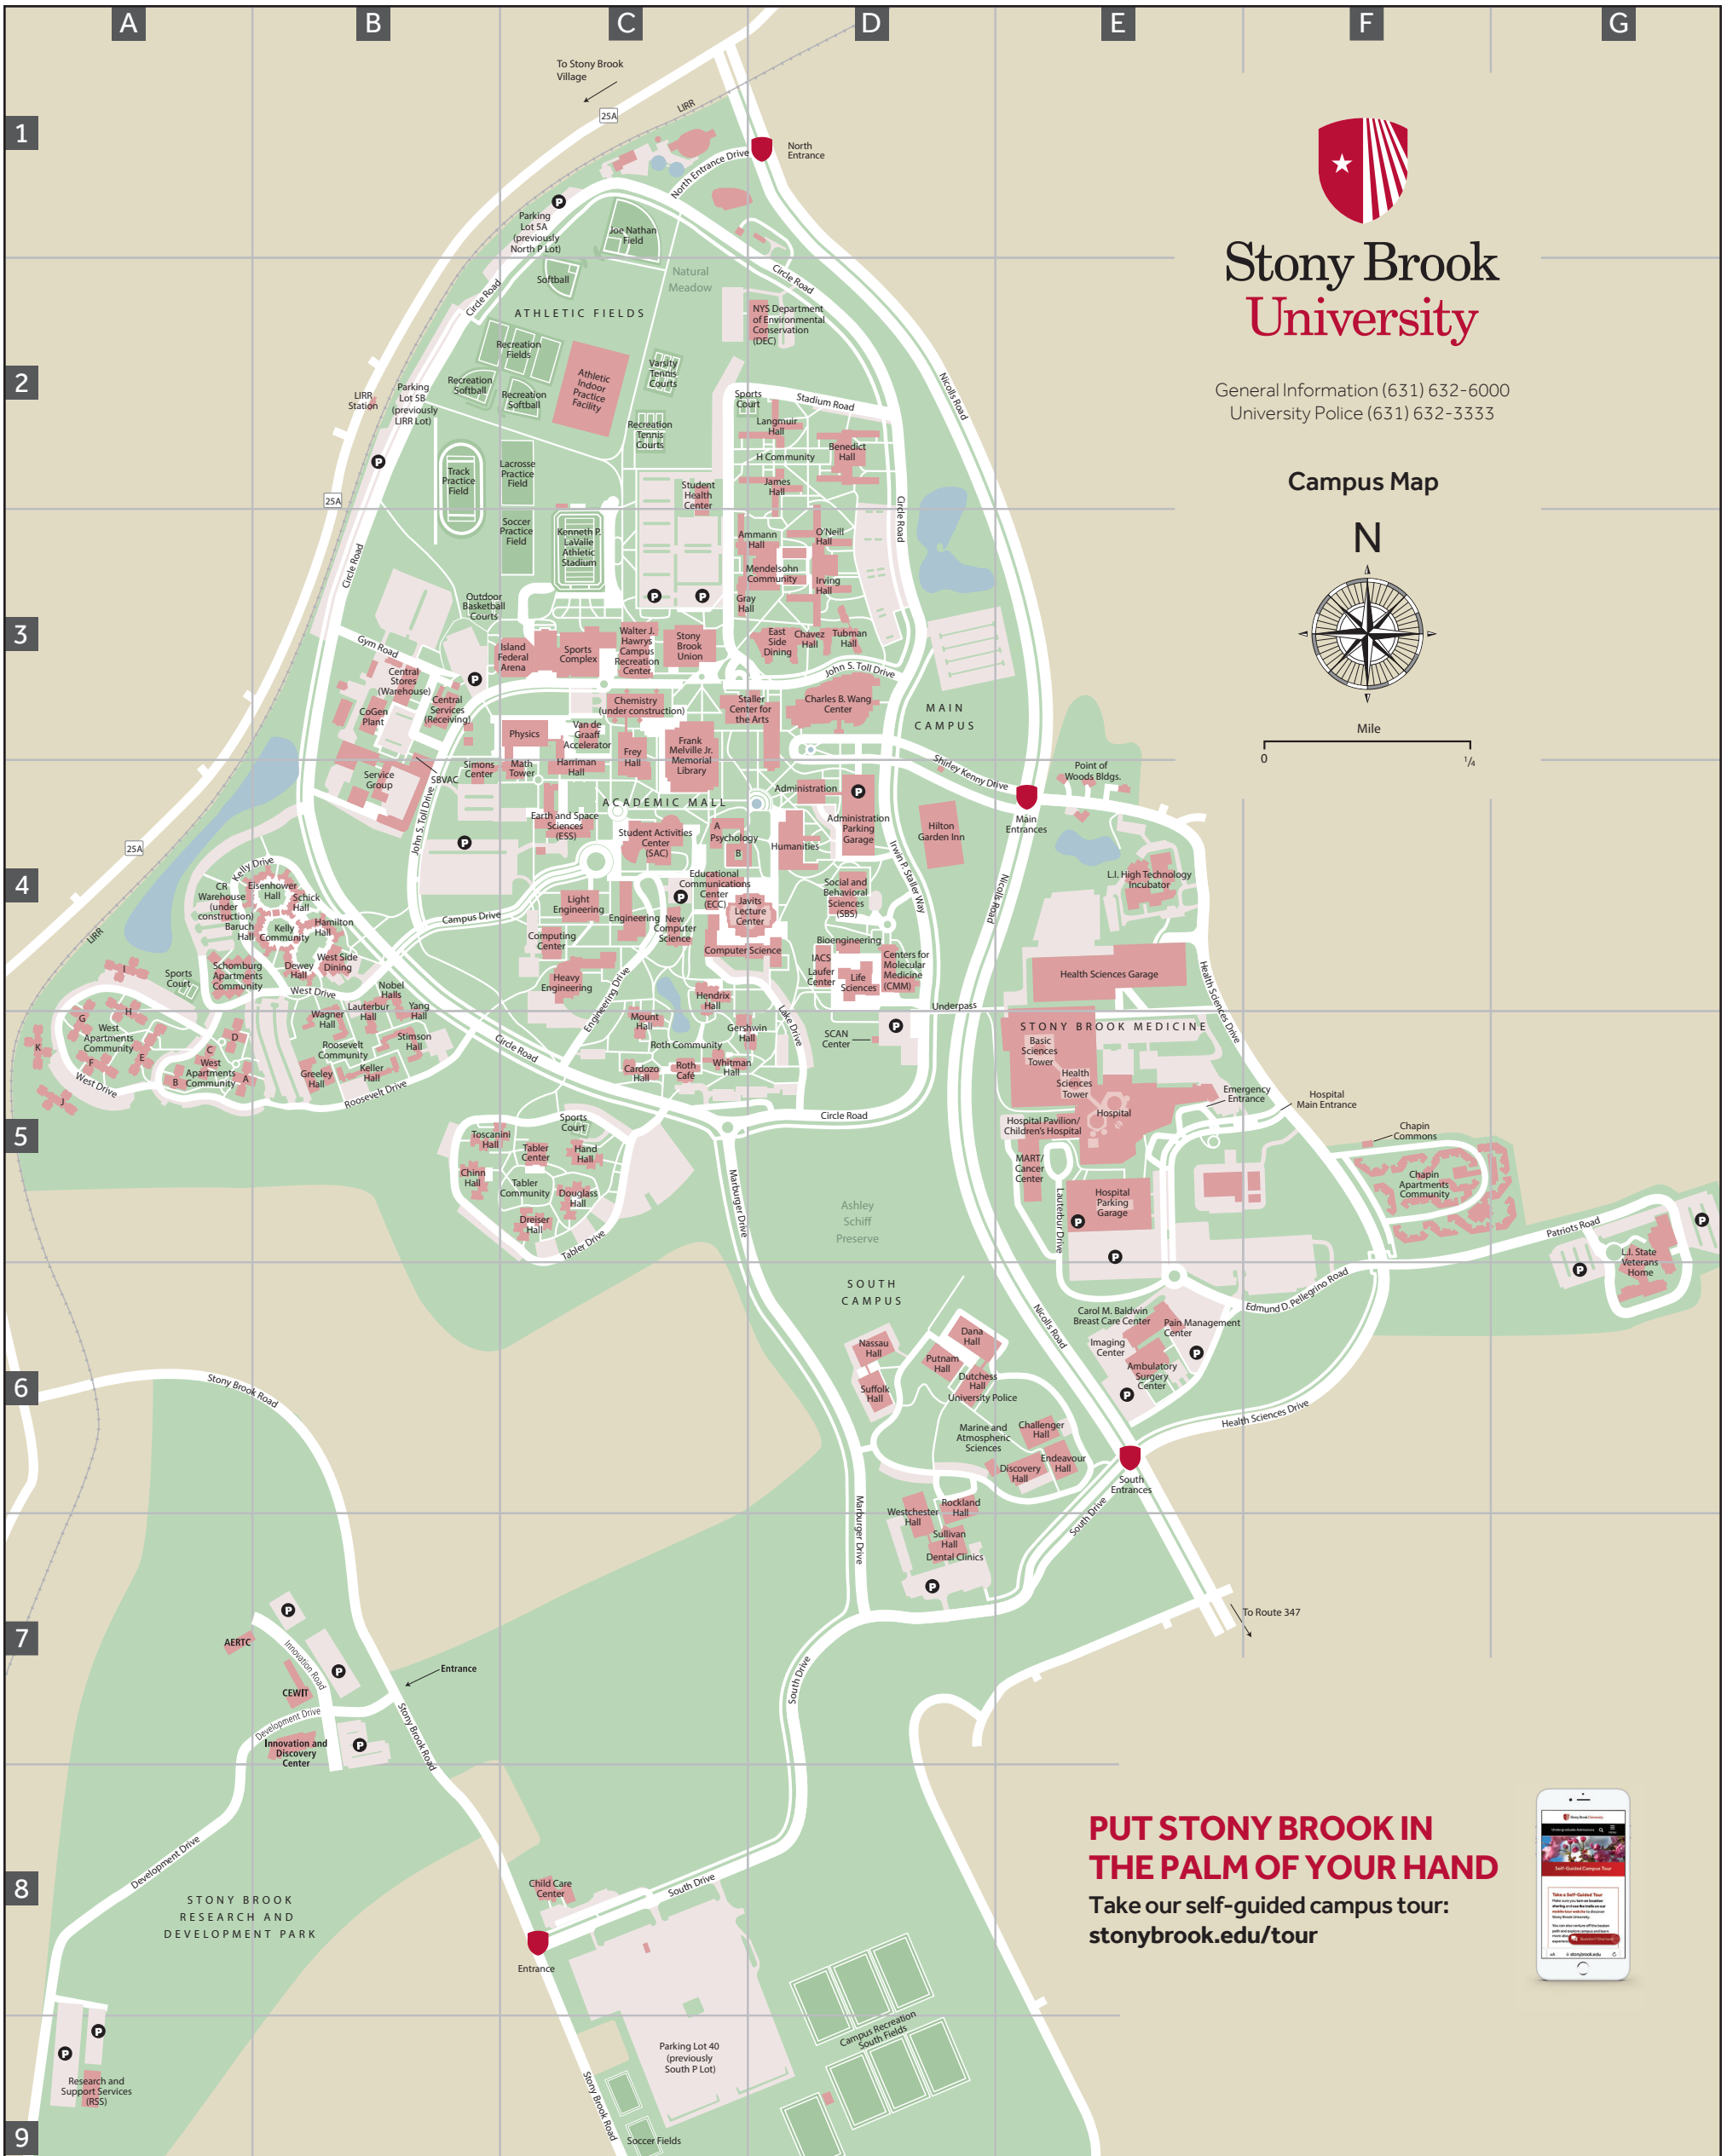

Stony Brook University

General Information (631) 632-6000
University Police (631) 632-3333

Campus Map

0 Mile 1/4

PUT STONY BROOK IN THE PALM OF YOUR HAND

Take our self-guided campus tour:
stonybrook.edu/tour

INDEX