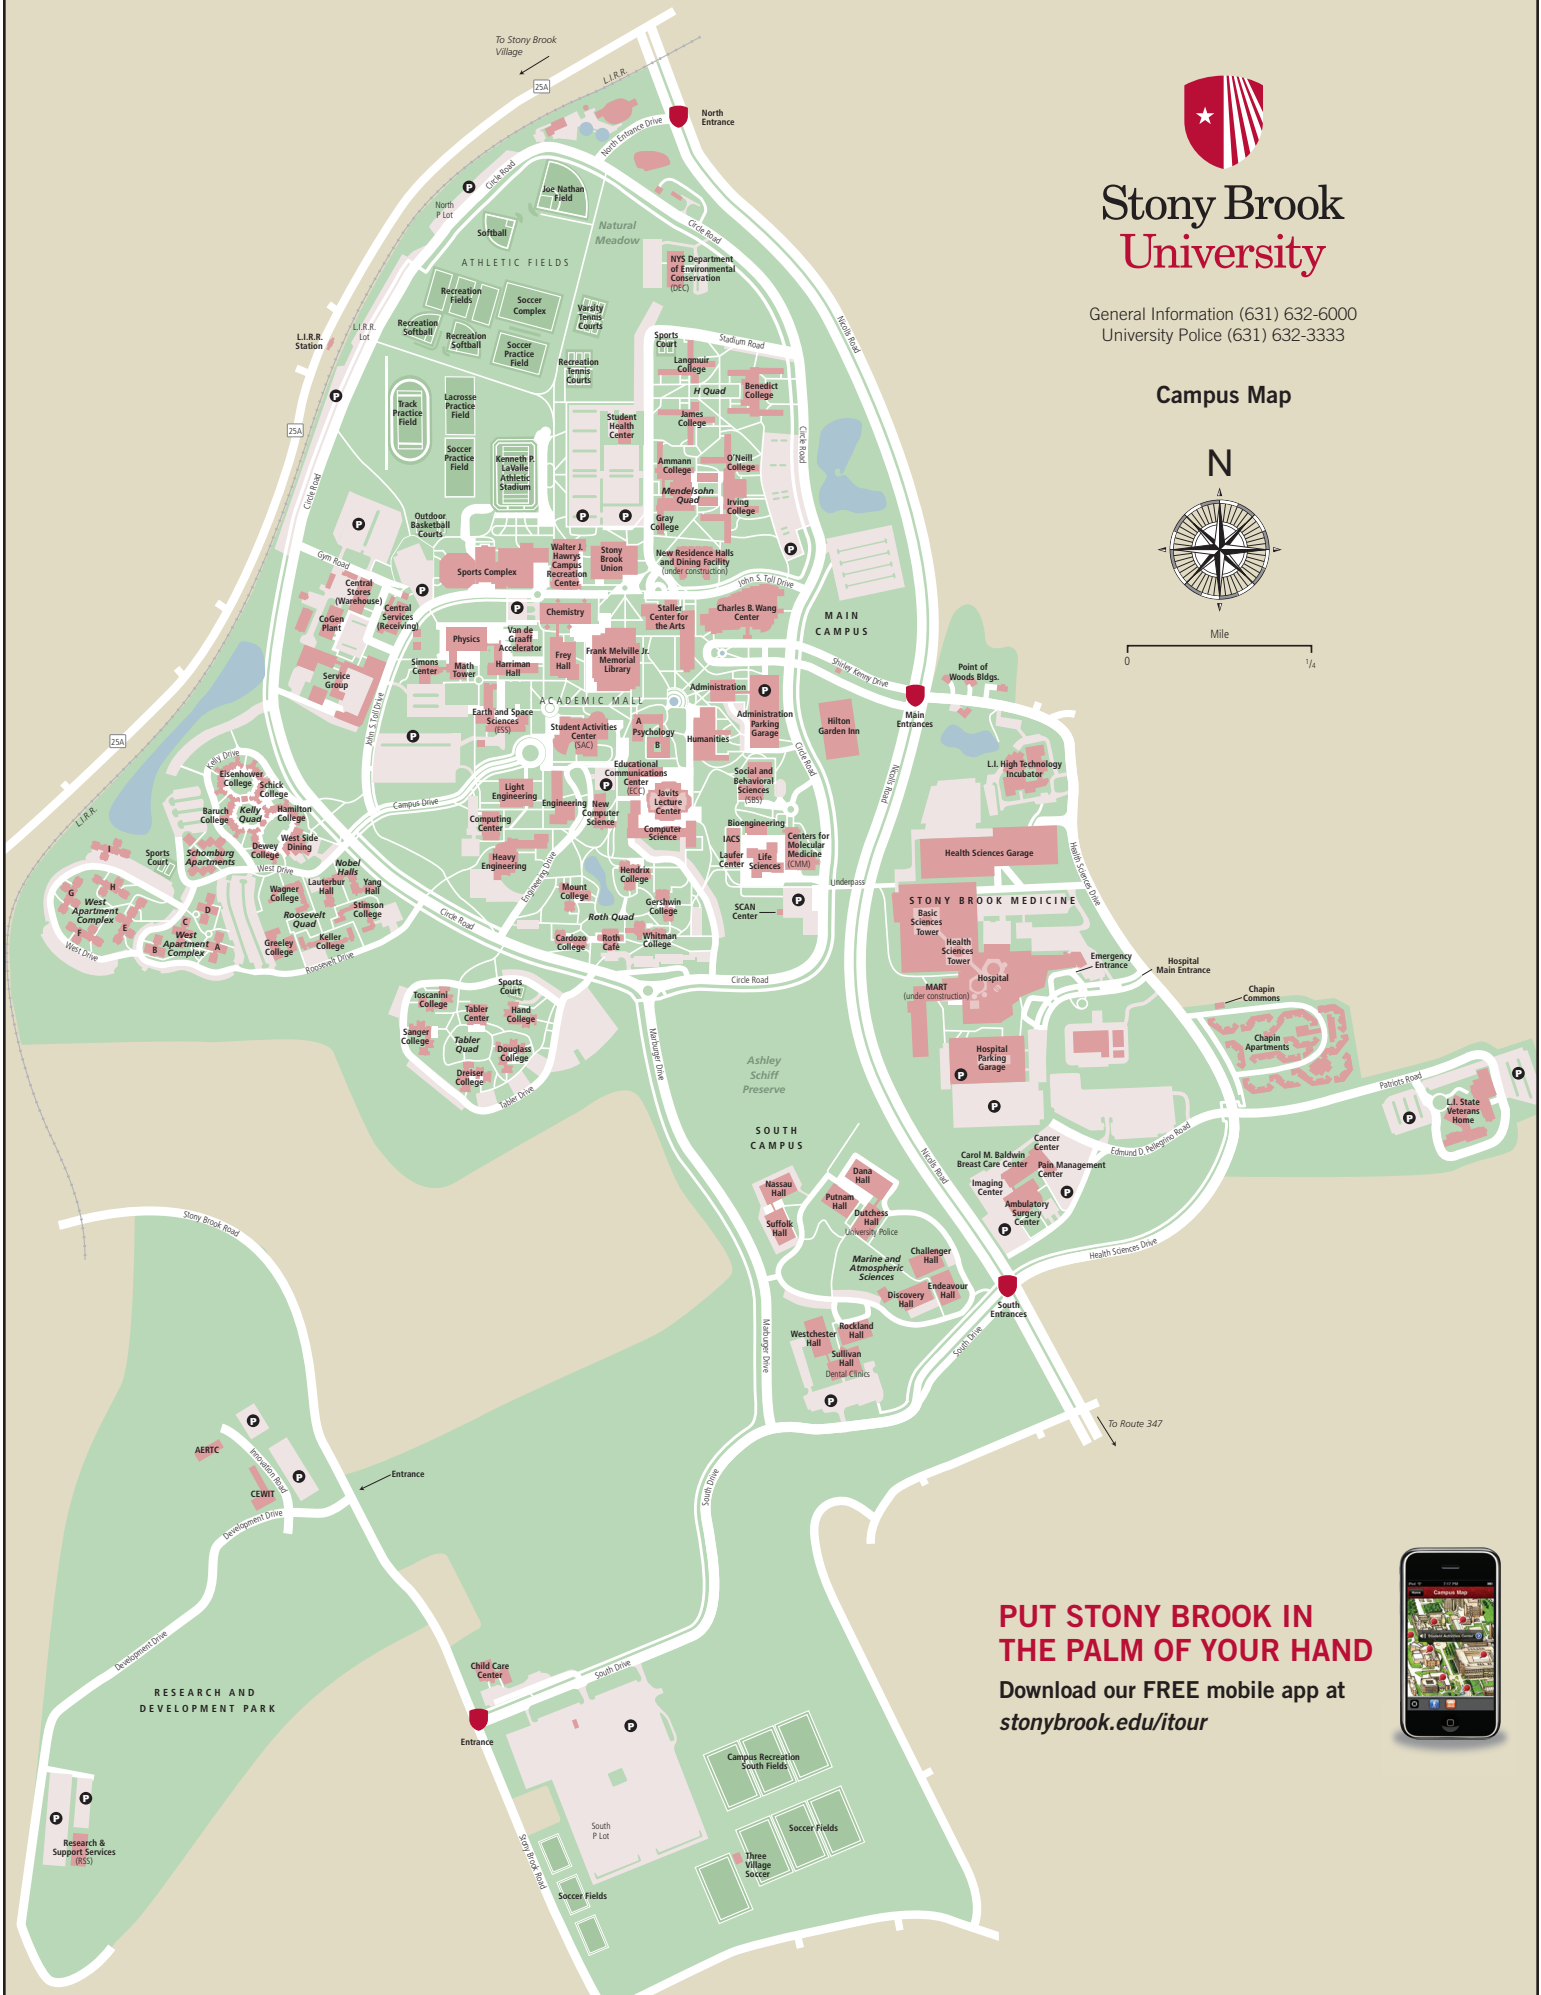

Stony Brook University

General Information (631) 632-6000
University Police (631) 632-3333

Campus Map

PUT STONY BROOK IN THE PALM OF YOUR HAND

Download our FREE mobile app at stonybrook.edu/itour