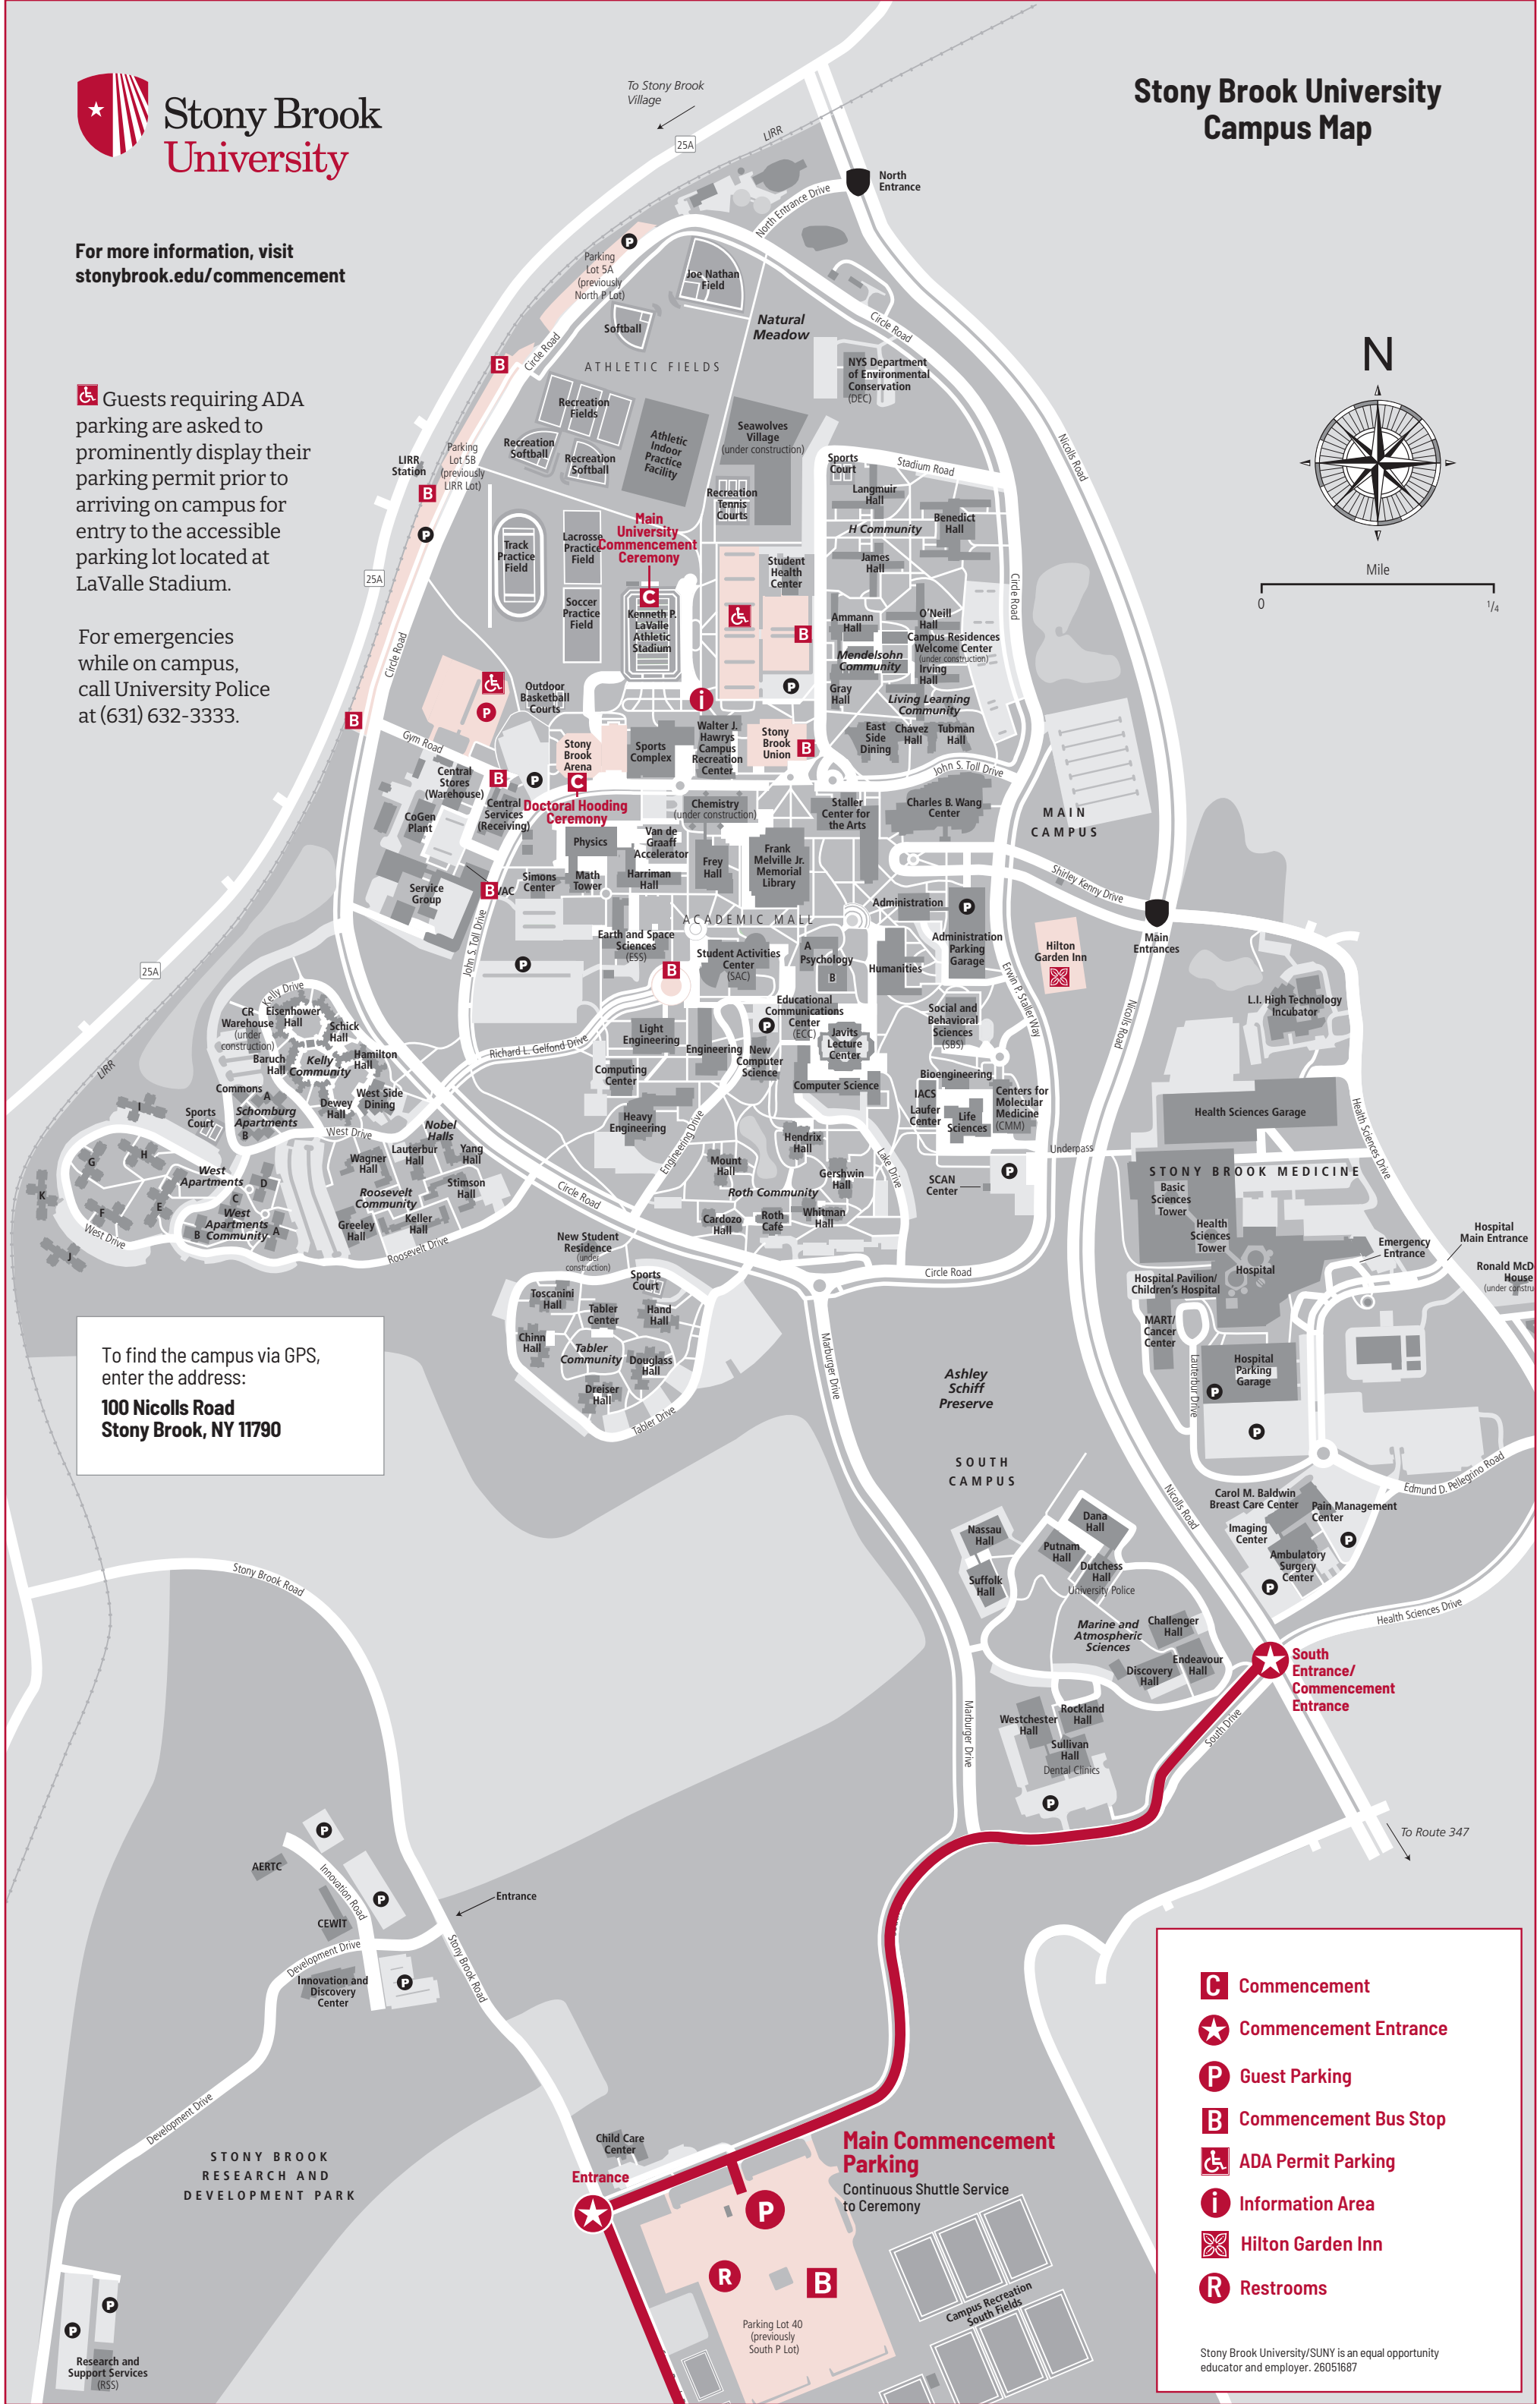

For more information, visit stonybrook.edu/commencement

 Guests requiring ADA parking are asked to prominently display their parking permit prior to arriving on campus for entry to the accessible parking lot located at LaValle Stadium.

For emergencies while on campus, call University Police at (631) 632-3333.

To find the campus via GPS, enter the address:

**100 Nicolls Road
Stony Brook, NY 11790**

-  **Commencement**
-  **Commencement Entrance**
-  **Guest Parking**
-  **Commencement Bus Stop**
-  **ADA Permit Parking**
-  **Information Area**
-  **Hilton Garden Inn**
-  **Restrooms**