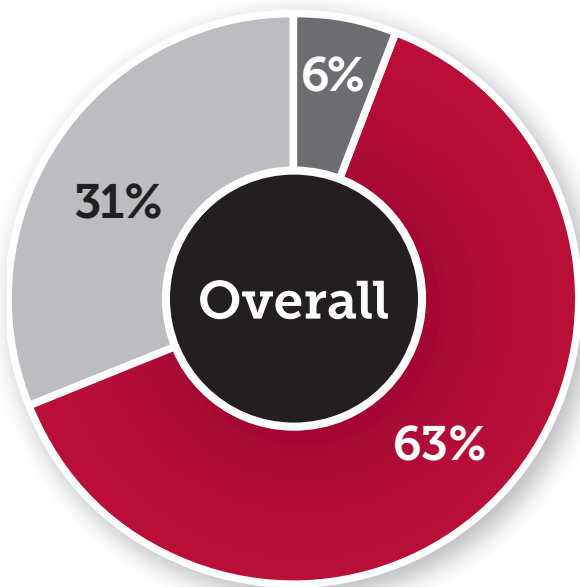

Outcomes of Bachelor's Degree Recipients

Stony Brook University collects information about its graduates in a variety of ways to report data to the National Association of Colleges and Employers (NACE) as well as provide to consumer information. To ensure data are comparable and collected with some rigor, rates for employment and continuing education as well as salary data are reported from a survey of alumni from 2014-15, conducted in fall 2016. The response rate to this

survey was 16% for bachelor's recipients; data are grouped to provide meaningful statistics and rely on multi-year averages where cell sizes are small. The list of employment and graduate school destinations and geographic locations uses a broader environmental scan including records from LinkedIn, the National Student Clearinghouse, Web searches, and university enrollment and employment databases.

What Are Bachelor's Degree Recipients Doing After Graduation?

■ Employed   ■ Continuing education   ■ Not employed, not continuing education