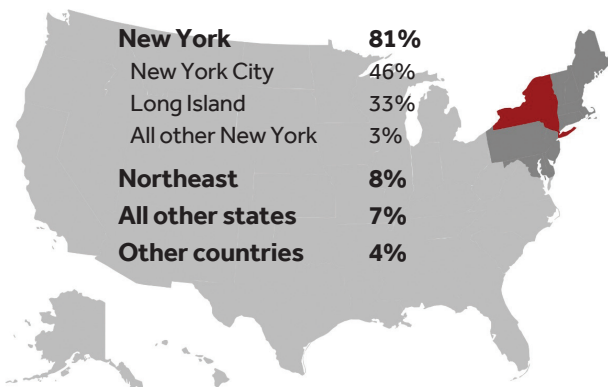

EMPLOYMENT LOCATIONS