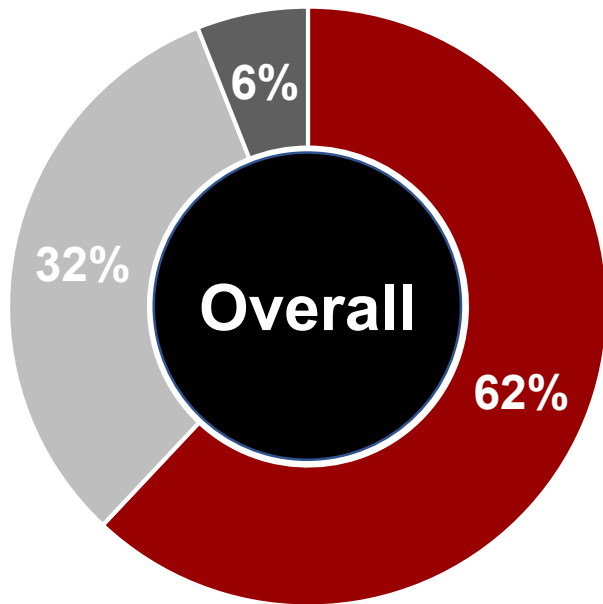

Outcomes of Bachelor's Degree Recipients

Stony Brook University collects information about its graduates in a variety of ways to understand their pathways following graduation and also to provide to consumer information. Activities following graduation are reported to Stony Brook by graduates. The most recent survey of 2020-21 graduates was conducted in fall 2021 and offers the most representative information about employment rates, rates of continuing education and location of employment. The response rate to the survey was 13%.

Aggregated salary data are provided by the U.S. Census Bureau Post-Secondary Education Outcomes (PSEO) data tool of 35,141 individuals who received a bachelor's degree from Stony Brook between 2001 and 2018; all amounts are in inflation-adjusted 2019 dollars (release R2021Q3). The COVID-19 global pandemic may have influenced graduate behavior and earnings.

■ **Employed**
■ **Continuing Education**
■ **Other**