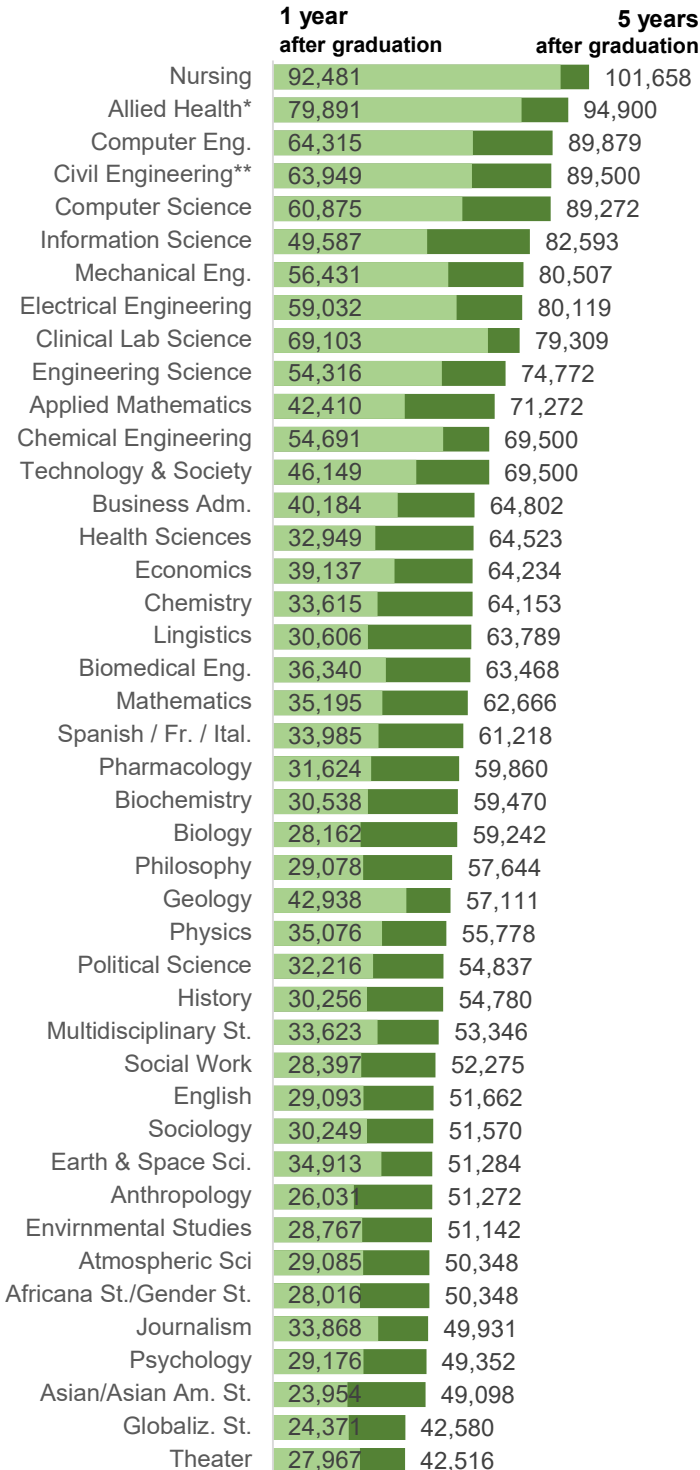

Aggregated salary data are provided by the U.S. Census Bureau Post-Secondary Education Outcomes (PSEO) data tool of 35,141 individuals who received a bachelor's degree from Stony Brook between 2001 and 2018; all amounts are in inflation-adjusted 2019 dollars (release R2021Q3). The COVID-19 global pandemic may have influenced graduate behavior and earnings.

■ **Employed**
 ■ **Continuing Education**
 ■ **Other**

By School/College

EMPLOYMENT LOCATIONS

\$ Median Salaries

Stony Brook University participates in the Post-Secondary Education Outcomes (PSEO) with the U.S. Census Bureau and receives earnings information of graduates aggregated by disciplines. In some instances majors are combined together; data are suppressed when earnings from fewer than 10 graduates are available. Data below represent salaries of bachelor's recipients 1 year and 5 years after graduation for graduates from 2001 through 2018 and converted to 2019 dollars. For more information see <https://lehd.ces.census.gov/applications/pseo>.