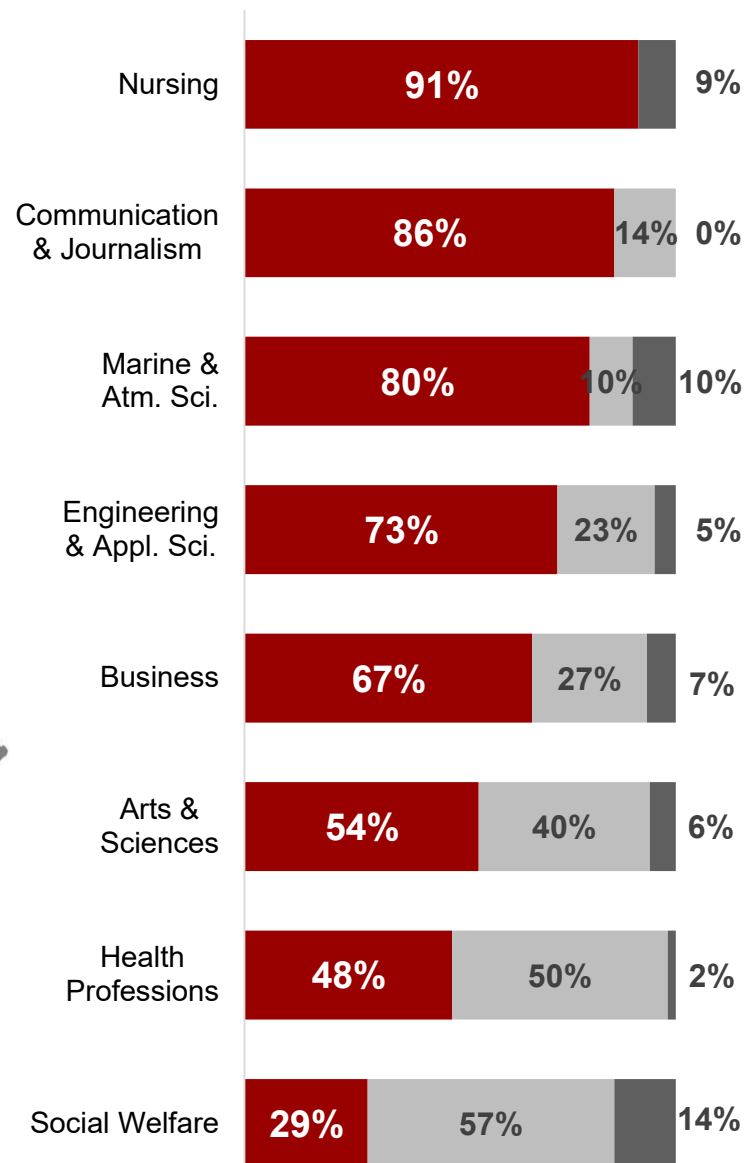

By School/College