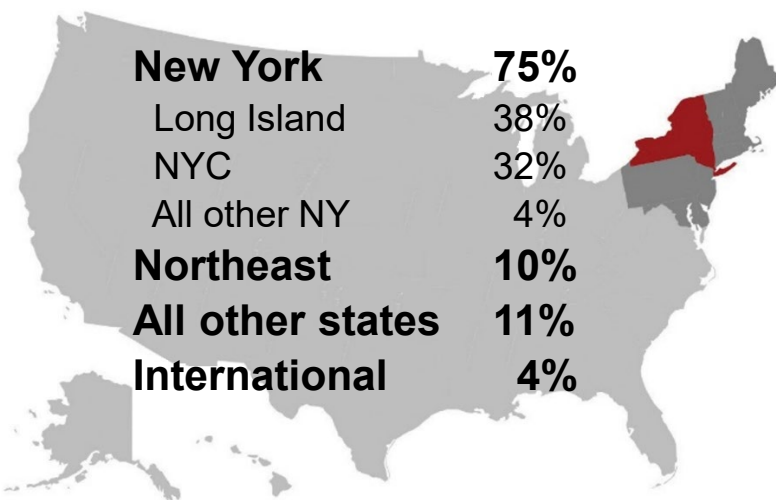

Outcomes of Bachelor's Degree Recipients

Stony Brook University collects information about its graduates in a variety of ways to understand their pathways following graduation and also to provide to consumer information. Activities following graduation are reported to Stony Brook by graduates. The most recent survey of 2020-21 graduates was conducted in fall 2021 and offers the most representative information about employment rates, rates of continuing education and location of employment. The response rate to the survey was 13%.

Aggregated salary data are provided by the U.S. Census Bureau Post-Secondary Education Outcomes (PSEO) data tool of 35,141 individuals who received a bachelor's degree from Stony Brook between 2001 and 2018; all amounts are in inflation-adjusted 2019 dollars (release R2021Q3). The COVID-19 global pandemic may have influenced graduate behavior and earnings.

■ **Employed**
 ■ **Continuing Education**
 ■ **Other**

By School/College

EMPLOYMENT LOCATIONS

\$ Median Salaries

Stony Brook University participates in the Post-Secondary Education Outcomes (PSEO) with the U.S. Census Bureau and receives earnings information of graduates aggregated by disciplines. In some instances majors are combined together; data are suppressed when earnings from fewer than 10 graduates are available. Data below represent salaries of bachelor's recipients 1 year and 5 years after graduation for graduates from 2001 through 2018 and converted to 2019 dollars. For more information see <https://lehd.ces.census.gov/applications/pseo>.