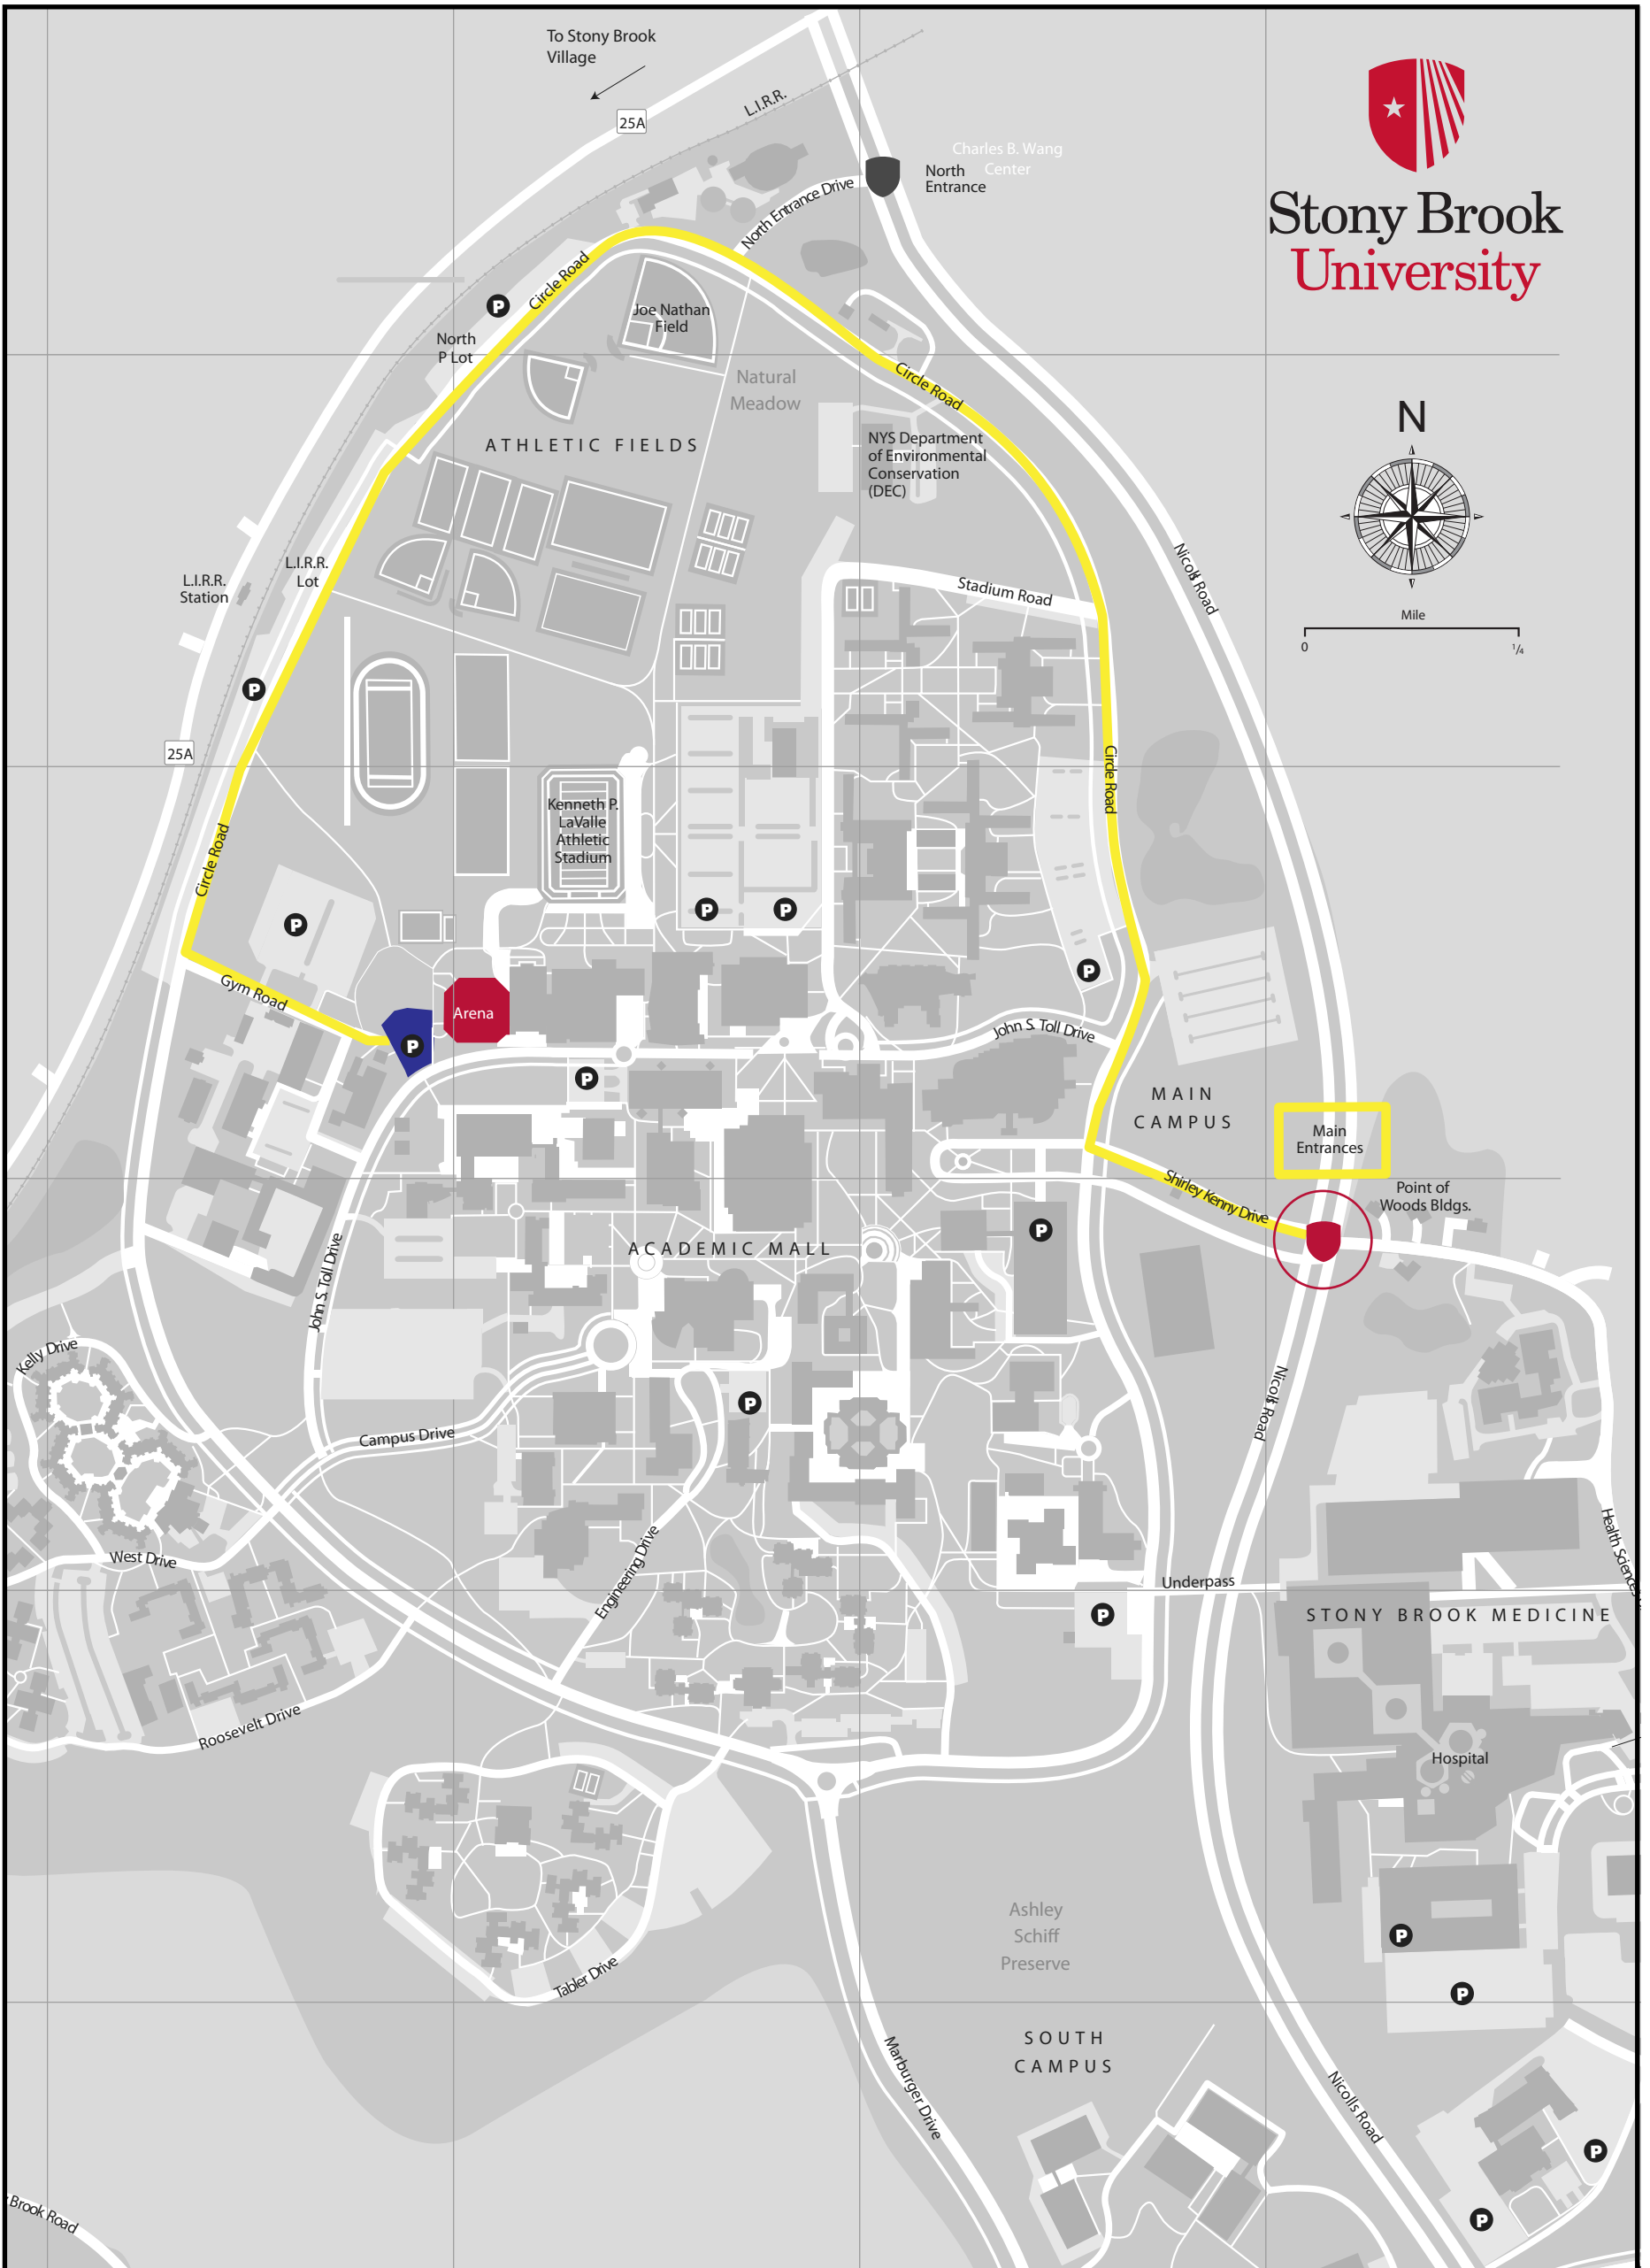

Stony Brook Arena

Parking

Stony Brook Arena

Campus Entrance

Route from Nicolls Road - Main Entrance