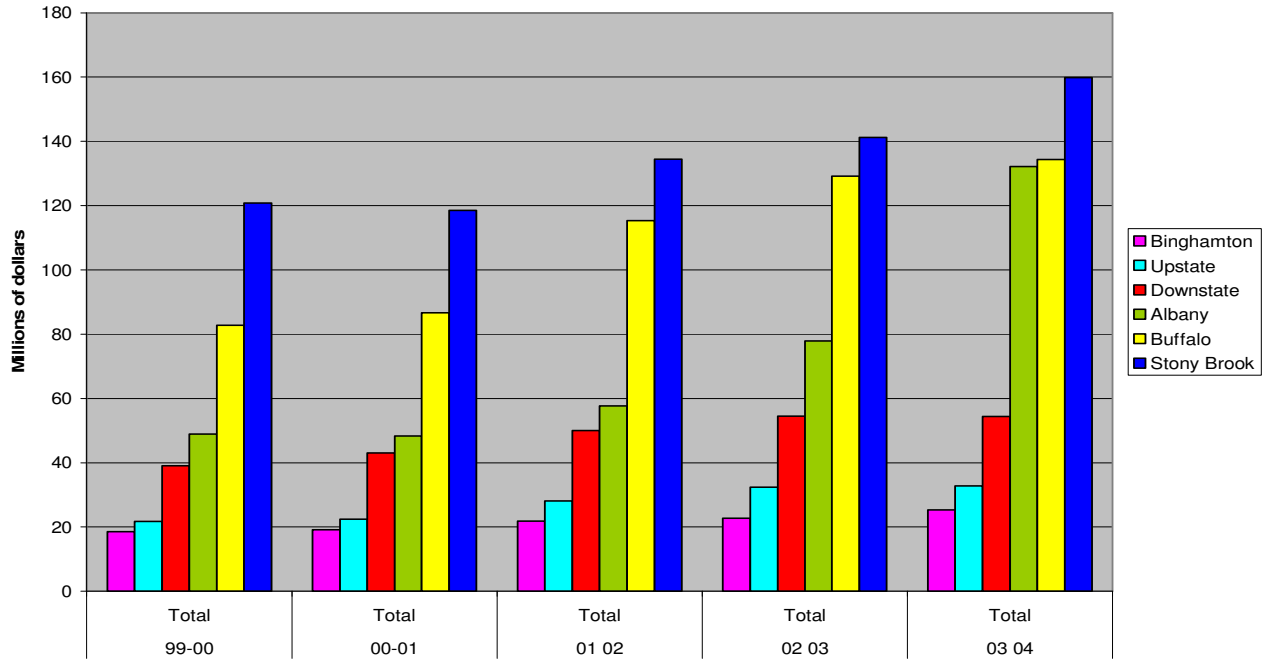

Appendix SBU-3 Research Expenditures

Total SUNY Centers Research Expenditures FY00-FY04

Figure 1

Stony Brook University research expenditures continue to lead all other SUNY units

Stony Brook Federal Funding Exceeds that of Other SUNY Centers

Figure 2

Stony Brook University has the greatest federal funding administered through the Research Foundation. Stony Brook intends to grow its federal funding at 7 percent per year over the next ten years.