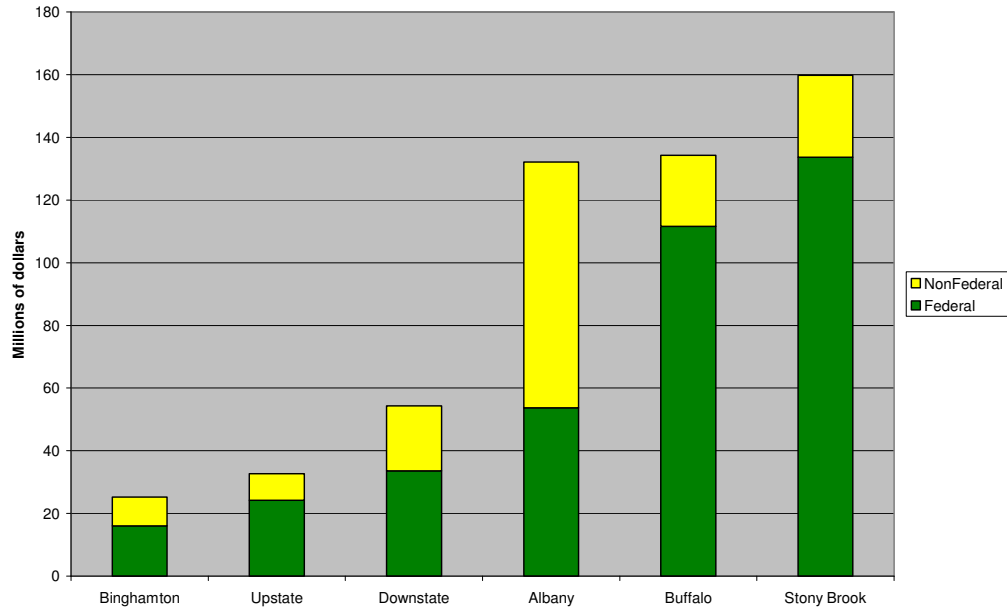

Appendix SBU-3 Research Expenditures

Total SUNY Centers Research Expenditures FY00-FY04

Figure 1

Stony Brook University research expenditures continue to lead all other SUNY units

Stony Brook Federal Funding Exceeds that of Other SUNY Centers

Figure 2

Stony Brook University has the greatest federal funding administered through the Research Foundation. Stony Brook intends to grow its federal funding at 7 percent per year over the next ten years.